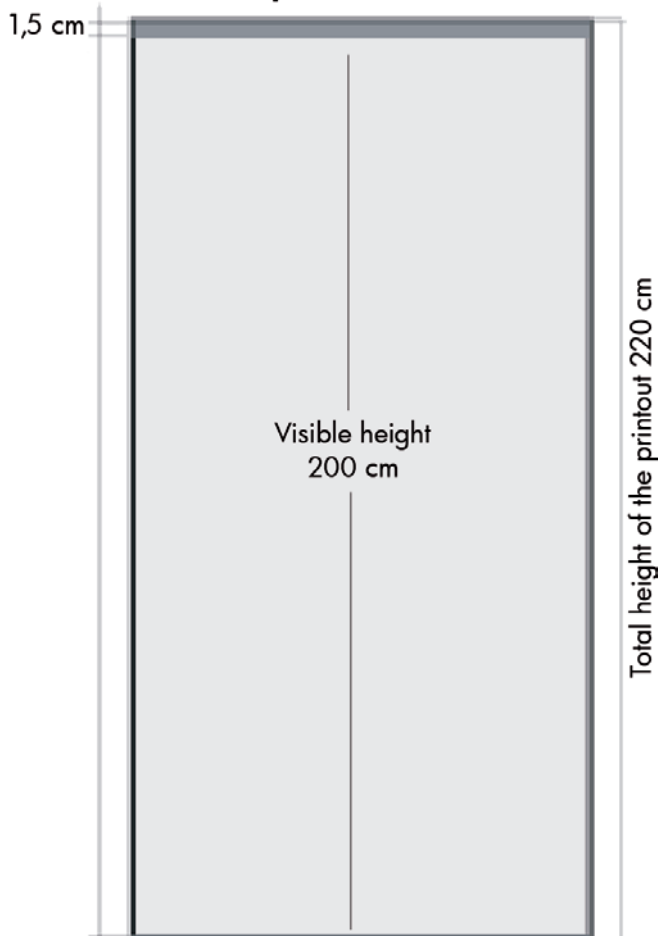

Bannermaterial
We recommend
200-280 g
polyester

Produced in black/chrome anodized aluminum. Solid construction with 2 legs. Top profile with clamp system and tape on the bottom roll makes mounting easy. New tape must be mounted when changing the banner. Black luxury bag is included in the price. Delivered without banner.

Einseitiger Roll-up aus schwarz/chrom eloxiertem Aluminium. Solide Konstruktion mit 2 Füßen. Klemmleiste oben und Klebeband an der Rolle ermöglicht eine leichte Montage des Banners. Beim Wechseln des Banners muss neues Klebeband montiert werden. Kräftige schwarze Luxus Tasche ist im Preis einbegriffen. Wird ohne Banner geliefert.

Graphic dimensions:

1
Open the snap clip, insert the top of the graphic into the gap, make the graphic flat.

2
Close the snap clip.

3
Take the protective film of the adhesive tape. Place the graphic evenly on the leading paper. Use the line as a guideline.

6
Make the graphic scroll slowly into the roll-up body by hand.

Installation instruction

Model	Art.no.	Banner size	Visible Banner	Colour	Total W x H	Package size and weight	Pallet size and quantity
304	4567	80 x 220 cm	80 x 200 cm	Black/chrome	82 x 212 cm	12 x 85 x 12 cm 3,0 kg	80 x 120 x 220 cm 132 pcs.
-	4568	85 x 220 cm	85 x 200 cm	-	87 x 212 cm	12 x 89 x 12 cm 3,1 kg	80 x 120 x 220 cm 120 pcs.
-	4556	Spotlight 50W		Black		8 x 7 x 49 cm 0,4 kg	80 x 120 x 220 cm 400 pcs.